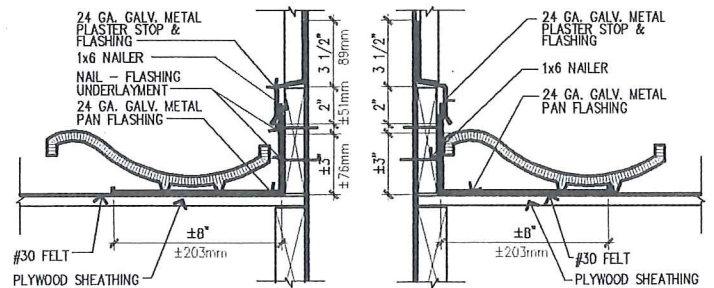

Spaghetti Factory, Portland, OR — Oriental Style,
C21 Royal Blue

Kaezu Gable Ornament

Unit: Inch

Size	A	B	# of Ridge Field
4	5.43	7.16	2 layers
5	6.77	8.19	3 layers
6	7.99	9.72	4 layers
7	9.17	11.5	5 layers

Kaezu Hip Ornament

Unit: Inch

Size	A	B	# of Ridge Field
4	5.43	0	2 layers
5	6.77	0	3 layers
6	7.99	0	4 layers
7	9.17	0	5 layers

Cloud Gable Ornament

Unit: Inch

Size	A	B	# of Ridge Field
5	6.33	10.3	3 layers
6	7.52	10.9	4 layers
7	8.94	12.5	5 layers

Cloud Hip Ornament

Unit: Inch

Size	A	B	# of Ridge Field
5	6.33	5.12	3 layers
6	7.87	5.31	4 layers
7	8.70	7.40	5 layers

Technical Support

MCA offers free consultations and take offs. Please send us a roofing drawing to scale, or contact our sales office at 1-800-736-7221 or Fax: 951-736-6052 or Email: sales@mca-tile.com