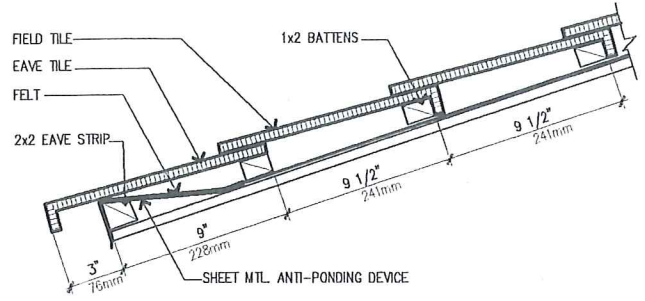

Spaghetti Factory, Portland, OR — Oriental Style,
C21 Royal Blue

Kaezu Gable Ornament

Unit: Inch

Size	A	B	# of Ridge Field
4	5.43	7.16	2 layers
5	6.77	8.19	3 layers
6	7.99	9.72	4 layers
7	9.17	11.5	5 layers

Kaezu Hip Ornament

Unit: Inch

Size	A	B	# of Ridge Field
4	5.43	0	2 layers
5	6.77	0	3 layers
6	7.99	0	4 layers
7	9.17	0	5 layers

Cloud Gable Ornament

Unit: Inch

Size	A	B	# of Ridge Field
5	6.33	10.3	3 layers
6	7.52	10.9	4 layers
7	8.94	12.5	5 layers

Cloud Hip Ornament

Unit: Inch

Size	A	B	# of Ridge Field
5	6.33	5.12	3 layers
6	7.87	5.31	4 layers
7	8.70	7.40	5 layers

Technical Support

MCA offers free consultations and take offs. Please send us a roofing drawing to scale, or contact our sales office at 1-800-736-7221 or Fax: 951-736-6052 or Email: sales@mca-tile.com