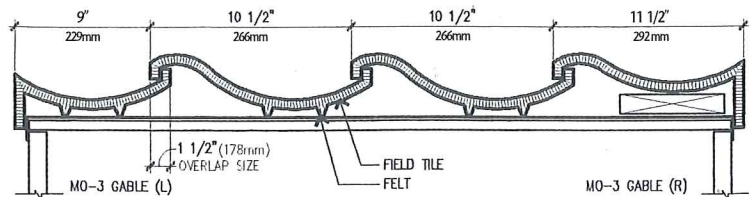

Spaghetti Factory, Portland, OR — Oriental Style,
C21 Royal Blue

Kaezu Gable Ornament

Unit: Inch

Size	A	B	# of Ridge Field
4	5.43	7.16	2 layers
5	6.77	8.19	3 layers
6	7.99	9.72	4 layers
7	9.17	11.5	5 layers

Kaezu Hip Ornament

Unit: Inch

Size	A	B	# of Ridge Field
4	5.43	0	2 layers
5	6.77	0	3 layers
6	7.99	0	4 layers
7	9.17	0	5 layers

Cloud Gable Ornament

Unit: Inch

Size	A	B	# of Ridge Field
5	6.33	10.3	3 layers
6	7.52	10.9	4 layers
7	8.94	12.5	5 layers

Cloud Hip Ornament

Unit: Inch

Size	A	B	# of Ridge Field
5	6.33	5.12	3 layers
6	7.87	5.31	4 layers
7	8.70	7.40	5 layers

Technical Support

MCA offers free consultations and take offs. Please send us a roofing drawing to scale, or contact our sales office at 1-800-736-7221 or Fax: 951-736-6052 or Email: sales@mca-tile.com