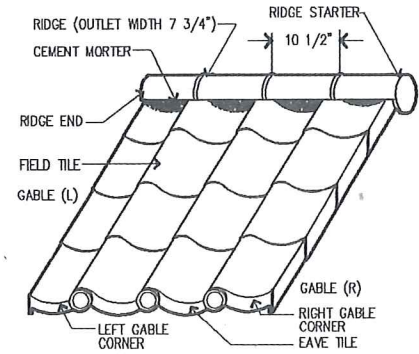

Spaghetti Factory, Portland, OR — Oriental Style,
C21 Royal Blue

Kaezu Gable Ornament

Unit: Inch

Size	A	B	# of Ridge Field
4	5.43	7.16	2 layers
5	6.77	8.19	3 layers
6	7.99	9.72	4 layers
7	9.17	11.5	5 layers

Kaezu Hip Ornament

Unit: Inch

Size	A	B	# of Ridge Field
4	5.43	0	2 layers
5	6.77	0	3 layers
6	7.99	0	4 layers
7	9.17	0	5 layers

Cloud Gable Ornament

Unit: Inch

Size	A	B	# of Ridge Field
5	6.33	10.3	3 layers
6	7.52	10.9	4 layers
7	8.94	12.5	5 layers

Cloud Hip Ornament

Unit: Inch

Size	A	B	# of Ridge Field
5	6.33	5.12	3 layers
6	7.87	5.31	4 layers
7	8.70	7.40	5 layers

Technical Support

MCA offers free consultations and take offs. Please send us a roofing drawing to scale, or contact our sales office at 1-800-736-7221 or Fax: 951-736-6052 or Email: sales@mca-tile.com