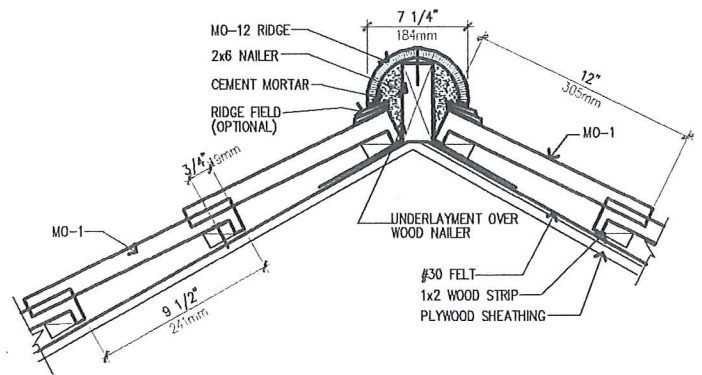

Spaghetti Factory, Portland, OR — Oriental Style,
C21 Royal Blue

Kaezu Gable Ornament

Unit: Inch

Size	A	B	# of Ridge Field
4	5.43	7.16	2 layers
5	6.77	8.19	3 layers
6	7.99	9.72	4 layers
7	9.17	11.5	5 layers

Kaezu Hip Ornament

Unit: Inch

Size	A	B	# of Ridge Field
4	5.43	0	2 layers
5	6.77	0	3 layers
6	7.99	0	4 layers
7	9.17	0	5 layers

Cloud Gable Ornament

Unit: Inch

Size	A	B	# of Ridge Field
5	6.33	10.3	3 layers
6	7.52	10.9	4 layers
7	8.94	12.5	5 layers

Cloud Hip Ornament

Unit: Inch

Size	A	B	# of Ridge Field
5	6.33	5.12	3 layers
6	7.87	5.31	4 layers
7	8.70	7.40	5 layers

Technical Support

MCA offers free consultations and take offs. Please send us a roofing drawing to scale, or contact our sales office at 1-800-736-7221 or Fax: 951-736-6052 or Email: sales@mca-tile.com